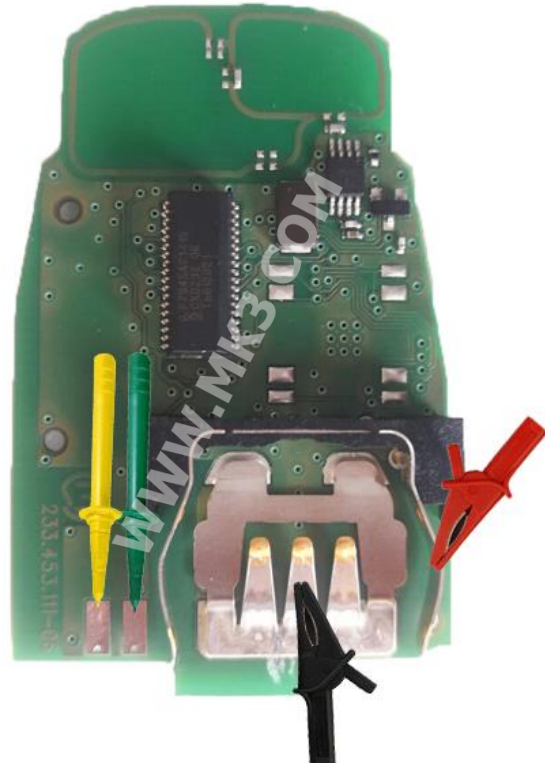

WWW.MK3.COM

info@mk3.com

Audi

8T0959754D (868MHZ)

(PCB code: 233 - 453 - 111 - 05/06)

8T0959754G (315MHZ-Smart)

(PCB code: 233 - 453 - 111 - 05/06)

8T0959754 (433MHZ)

(PCB code: 233 - 453 - 111 - 05/06)

4H0959754K (868MHZ-Smart)

(PCB code: 233 - 453 - 111 - 05/06)

4H0959754G (315MHZ-Smart)

(PCB code: 233 - 453 - 111 - 05/06)

4G0959754K (868MHZ-Smart)

(PCB code: 233 - 453 - 111 - 05/06)