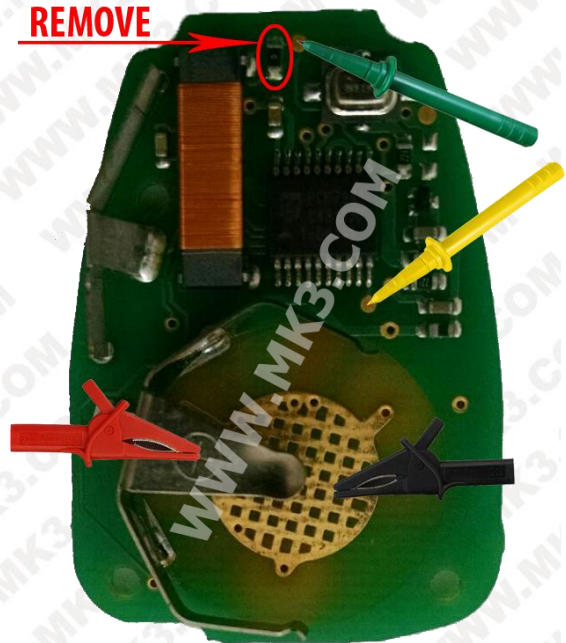

WWW.MK3.COM

info@mk3.com

Chrysler KOBOT04A:

- 2007 - 2009 Chrysler Aspen
- 2005 - 2007 Chrysler 300
- 2005 - 2007 Dodge Durango
- 2007 - 2011 Dodge Dakota
- 2007 - 2009 Dodge Ram
- 2007 - 2013 Dodge Avenger
- 2005 - 2007 Dodge Charger
- 2007 - 2012 Dodge Caliber
- 2005 - 2007 Jeep Commander
- 2005 - 2007 Jeep Grand Cherokee