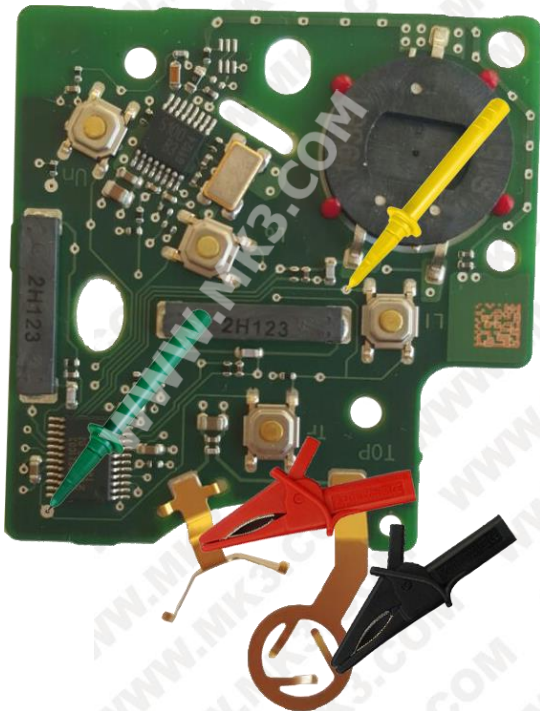

## Megan 3 Hands Free

RENAULT 285975779R

Remote Car, Comfort Access Card (433MHz)

Chip Marking: 049621C03

PCB code:A2C53300749

WWW.MK3.COM

info@mk3.com

RENAULT 285979045R

Remote Car, Comfort Access Card (433MHz)

Chip Marking: 049622C07

PCB code:A2C53307490

WWW.MK3.COM  
info@mk3.com

**PSA**

**PSA PEUGEOT-CITROEN**

**407 New:**

E25CI009