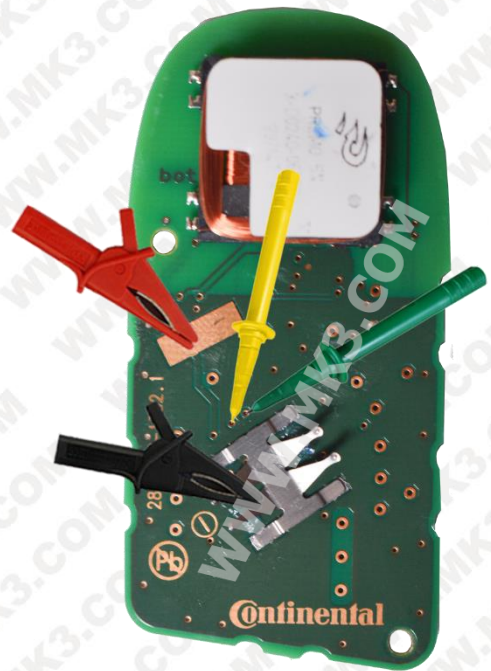

WWW.MK3.COM

info@mk3.com

M3M

CHIP MARKING : F7953MC2800 (HITAG-AES)