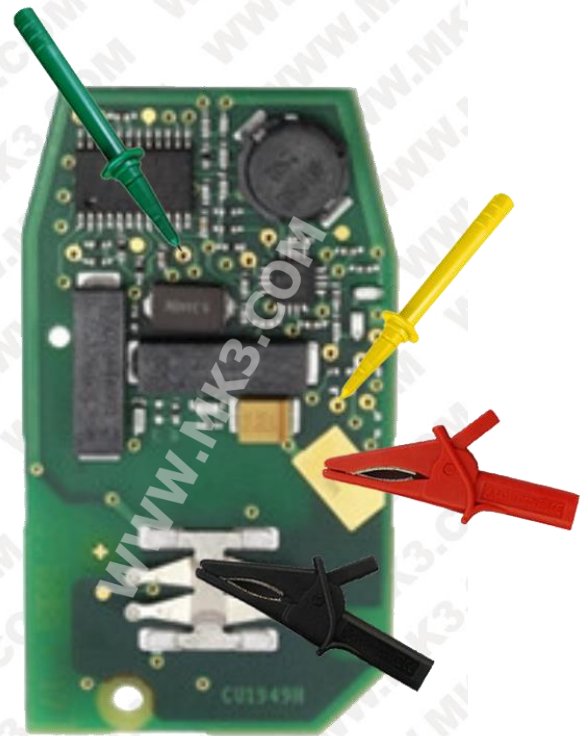

WWW.MK3.COM

info@mk3.com

CADILLAC

NBG00976BT 315 MHZ 5BTN KEYLESS GO \ PCF 7952E