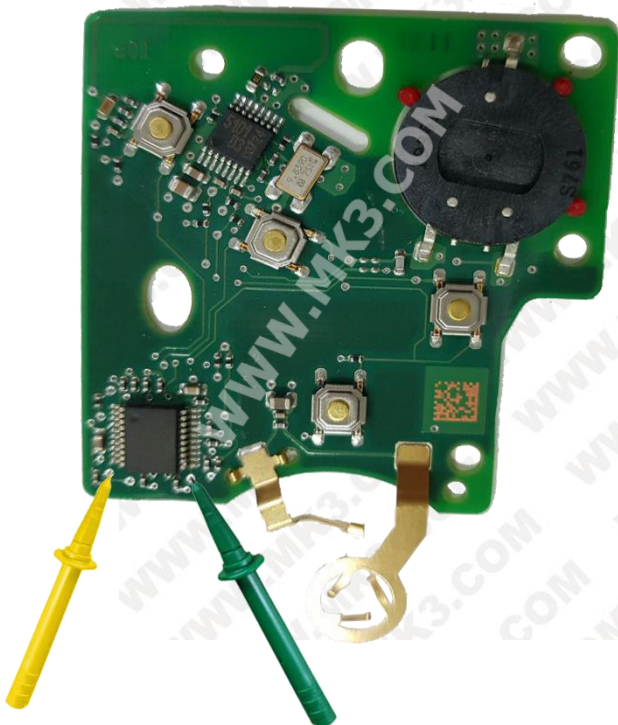

RENAULT 285971998R

Remote Car, Hitag-AES (433MHz)

Chip Marking:F7953MC2200

PCB code:A2C53419439

WWW.MK3.COM

info@mk3.com

## Clio4 Non Hands Free

RENAULT 285974100R

Remote Car, Hitag-AES (433MHz)

Chip Marking:F7953MC2200

PCB code:A2C53419439

WWW.MK3.COM  
info@mk3.com

RENAULT 285970036R  
Remote Car, Hitag-2 (433MHz)  
Chip Marking:PCF7941  
PCB code:A2C53288852