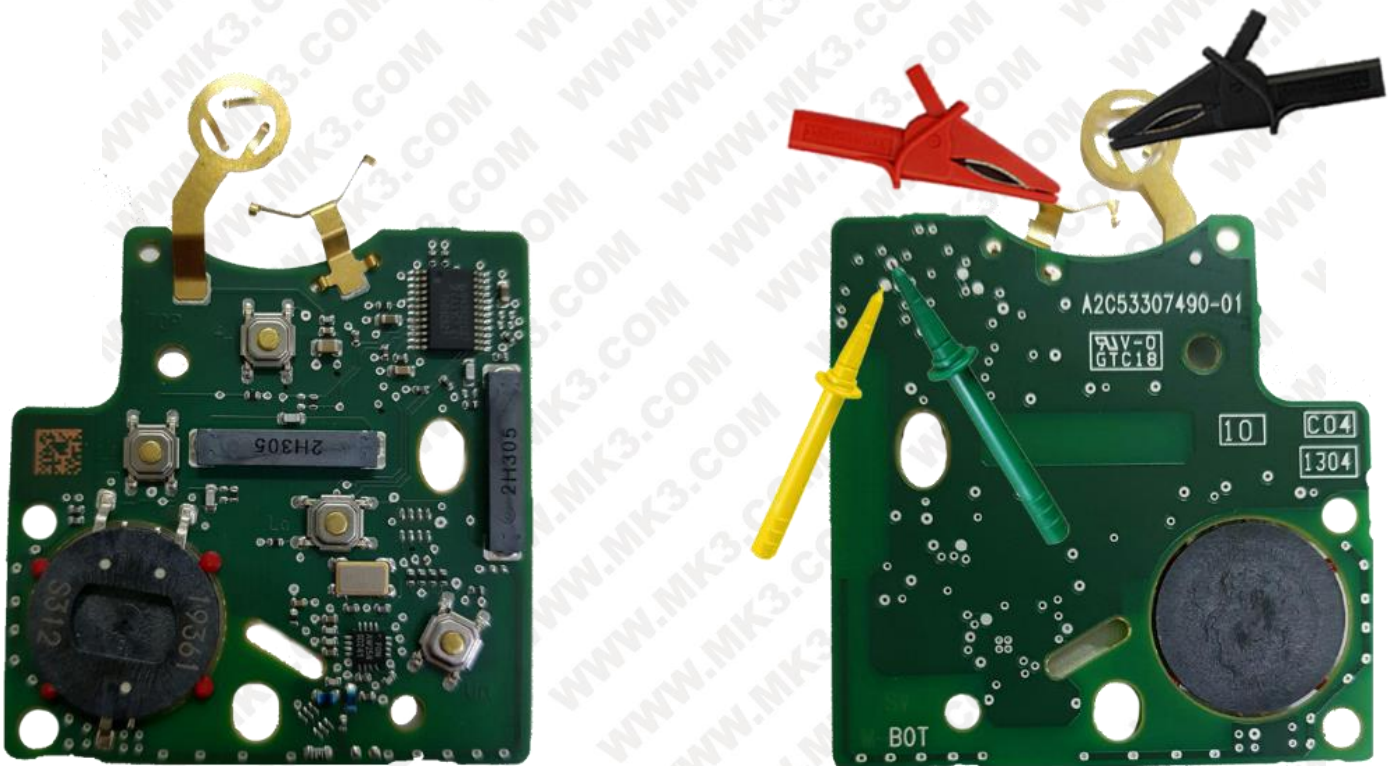

WWW.MK3.COM

info@mk3.com

RENAULT 285979045R

Remote Car, Comfort Access Card (433MHz)

Chip Marking: 049622C07

PCB code:A2C53307490