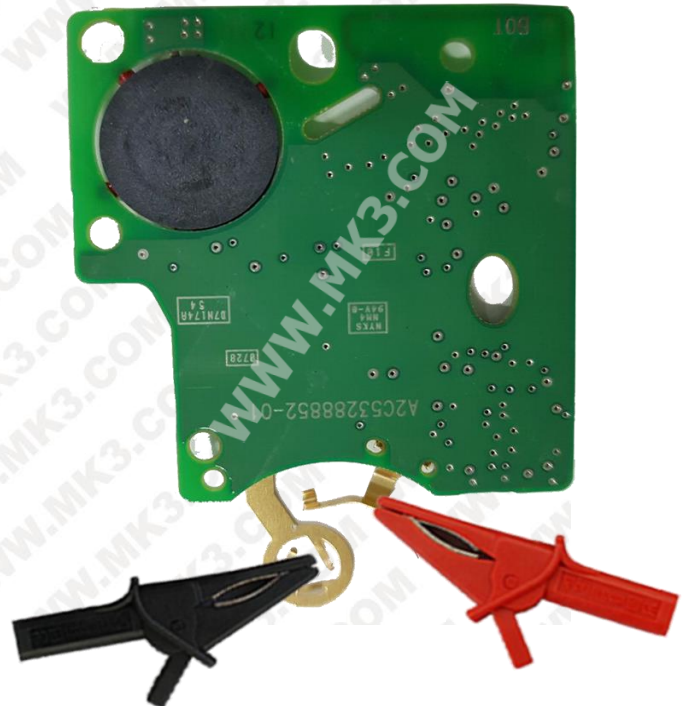

## Clio4 Non Hands Free

RENAULT 285974100R

Remote Car, Hitag-AES (433MHz)

Chip Marking:F7953MC2200

PCB code:A2C53419439

WWW.MK3.COM  
info@mk3.com

RENAULT 285970036R  
Remote Car, Hitag-2 (433MHz)  
Chip Marking:PCF7941  
PCB code:A2C53288852