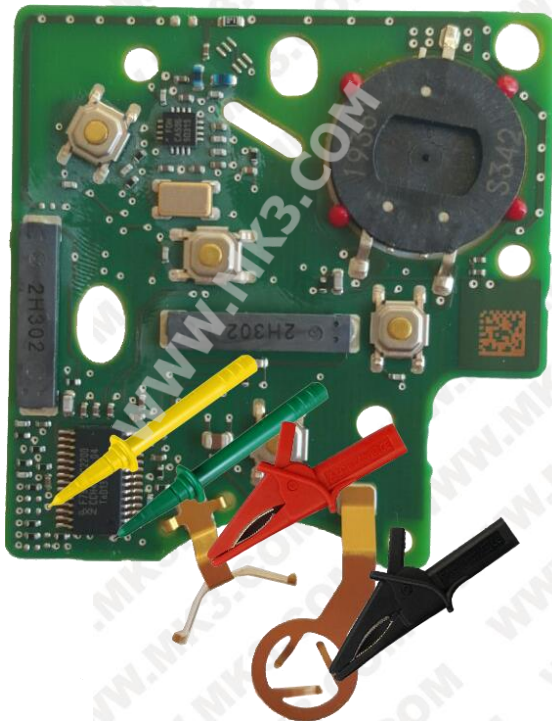

## Dacia 2 Button

RENAULT, DACIA 805673071R  
(Remote Key 2Button), 433MHz,

WWW.MK3.COM

info@mk3.com

SELECT SAME AS: 805673071R

WWW.MK3.COM

info@mk3.com

Clio 4 Hands free

RENAULT 285971998R

Remote Car, Hitag-AES (433MHz)

Chip Marking:F7953MC2200

PCB code:A2C53419439

WWW.MK3.COM

info@mk3.com

## Clio4 Non Hands Free

RENAULT 285974100R

Remote Car, Hitag-AES (433MHz)

Chip Marking:F7953MC2200

PCB code:A2C53419439

WWW.MK3.COM  
info@mk3.com

RENAULT 285970036R  
Remote Car, Hitag-2 (433MHz)  
Chip Marking:PCF7941  
PCB code:A2C53288852