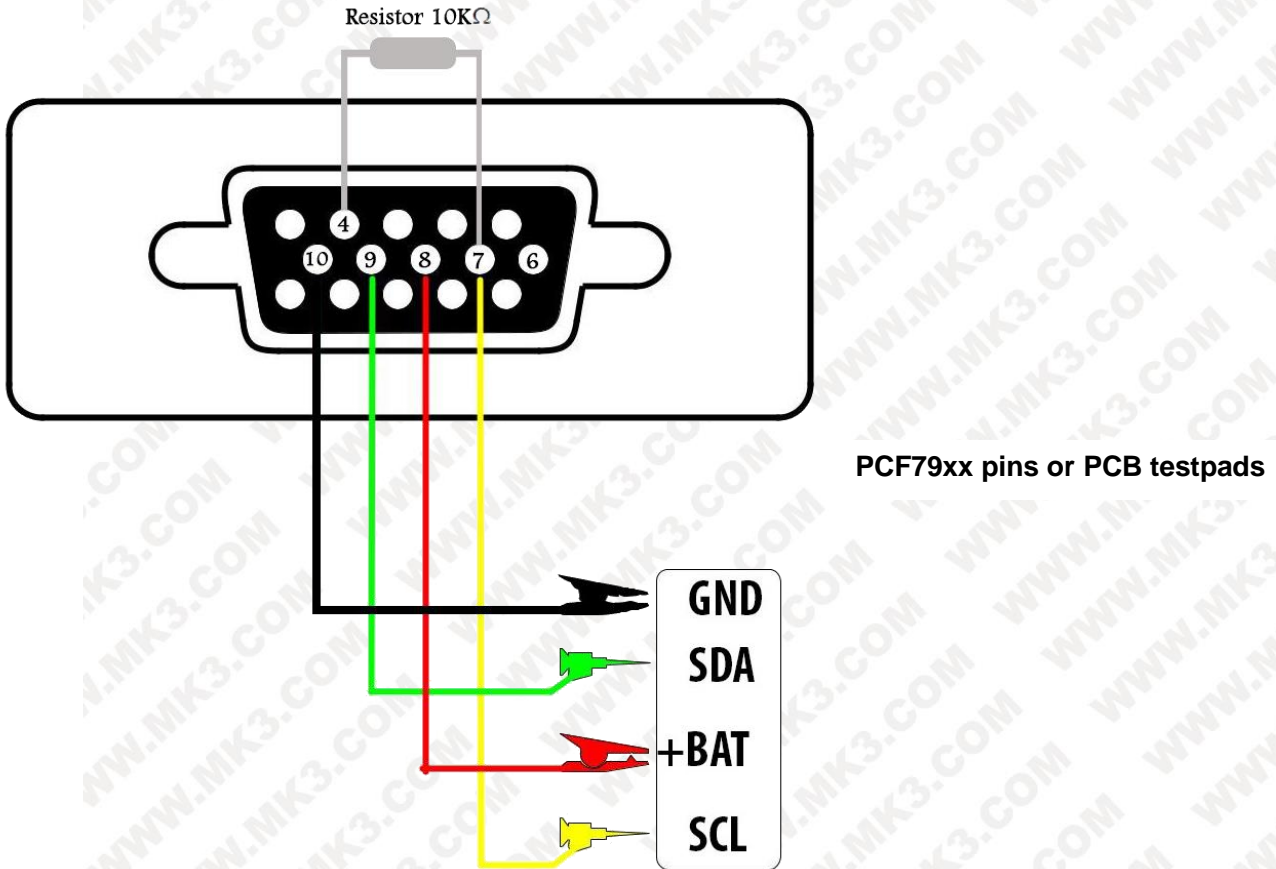

## Connections on the keys

Connect PCF79xx pins (or Key PCB testpads) to the device according to following picture:

To connecting to the PCF79xx pins you can use micro test clips (grabbers).

PCF7941	10	11	4	19
PCF7952	21	22	8	11
PCF7953	25	26	10	13
PCF7945	25	26	10	13